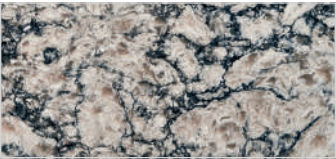

Made in North America, Caesarstone jumbo slabs are 64" x 131" and come in an assortment of 23 colours to help make your dream kitchen come to life. Looking to feature Caesarstone in multiple areas of your home? Jumbo slab sizes provide additional surface material to use in other spaces of the home in a cost-effective manner.

1141 Pure White

1111 Vivid White

2141 Blizzard

4600 Organic White

5141 Frosty Carrina

5131 Calacatta Nuvo

9141 Ice Snow

4001 Fresh Concrete

6600 Nougat

5110 Alpine Mist

6131 Bianco Drift

5031 Statuario Maximus

5143 White Attica

3141 Eggshell

6041 Nordic Loft

5000 London Grey

6141 Ocean Foam

7141 Quartz Reflections

4004 Raw Concrete

4003 Sleek Concrete

6611 Himalayan Moon

4030 Stone Grey

5003 Pietra Grey