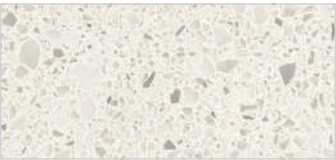

Made in North America, Caesarstone jumbo slabs are 64" x 131" and come in an assortment of 23 colours to help make your dream kitchen come to life. Looking to feature Caesarstone in multiple areas of your home? Jumbo slab sizes provide additional surface material to use in other spaces of the home in a cost-effective manner.

1141 Pure White

1111 Vivid White

2141 Blizzard

4600 Organic White

5141 Frosty Carrina

5131 Calacatta Nuvo

9141 Ice Snow

4001 Fresh Concrete

6600 Nougat

5110 Alpine Mist

6131 Bianco Drift

5031 Statuario Maximus

5143 White Attica

3141 Eggshell

6041 Nordic Loft

5000 London Grey

6141 Ocean Foam

7141 Quartz Reflections

4004 Raw Concrete

4003 Sleek Concrete

6611 Himalayan Moon

4030 Stone Grey

5003 Pietra Grey